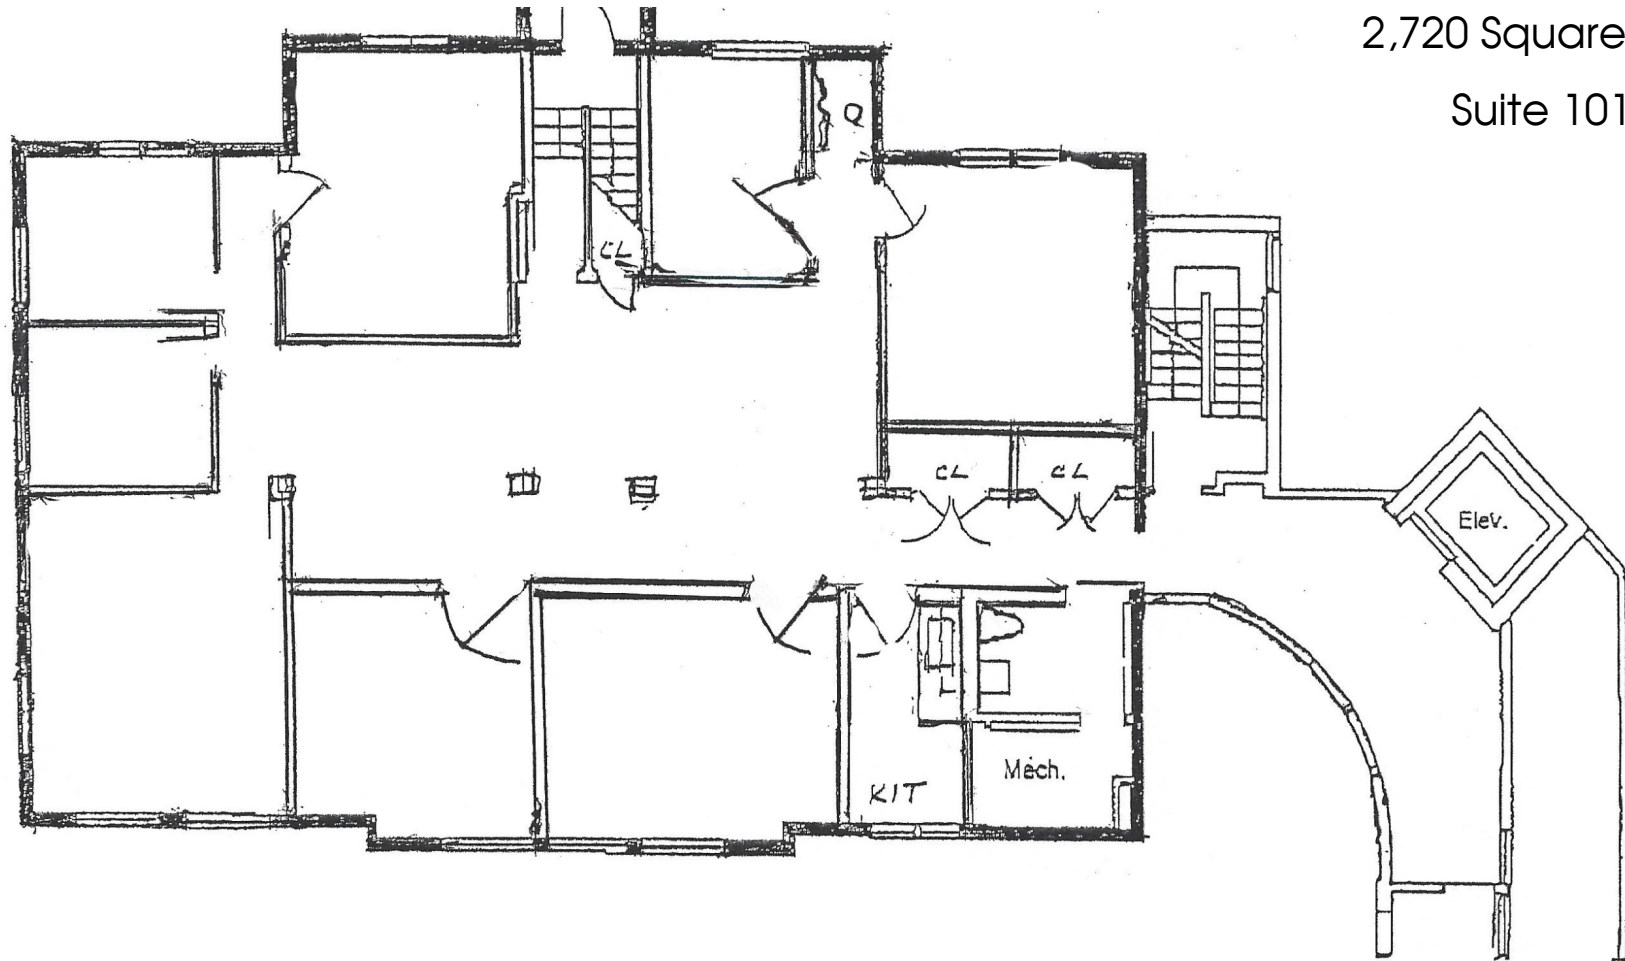

19 LUDLOW ROAD, WESTPORT, CONNECTICUT

All information from sources deemed reliable and is submitted subject to errors, omissions, change of price, rental, and property sale and withdrawal notice.

SIOR

Individual Members

Society of Industrial and Office Realtors

VIDAL/WETTENSTEIN, LLC

719 Post Road East, Westport, CT 06880

www.vidalwettenstein.com