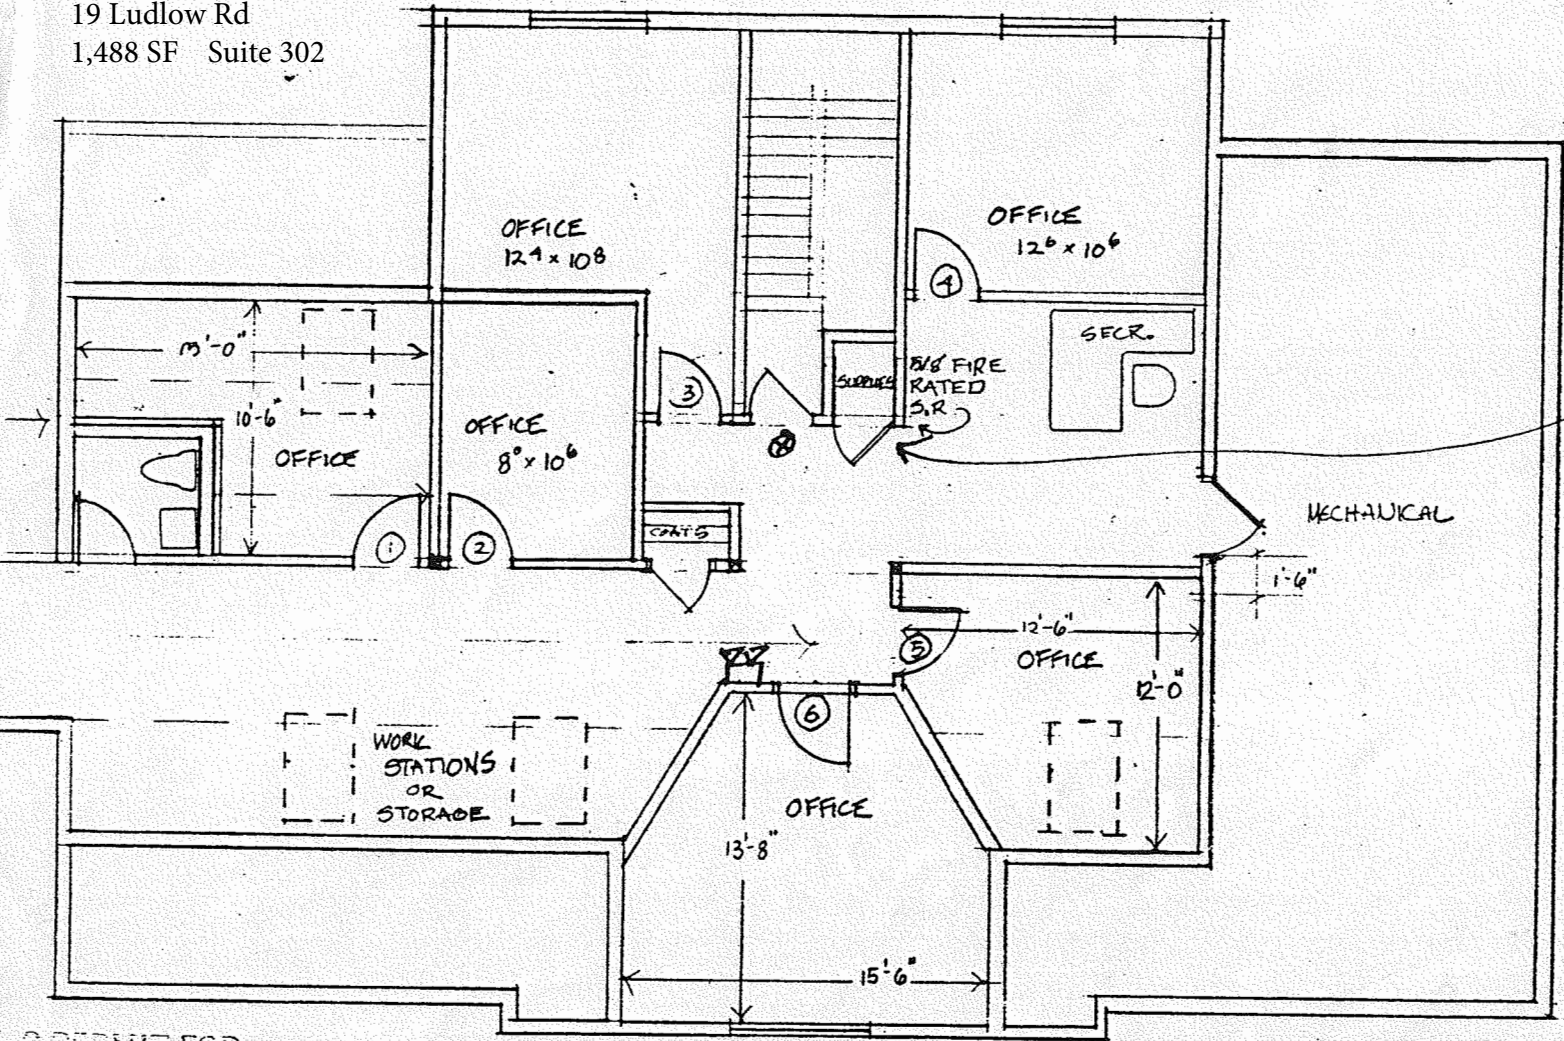

19 Ludlow Rd
1,488 SF Suite 302

A PERMIT FOR